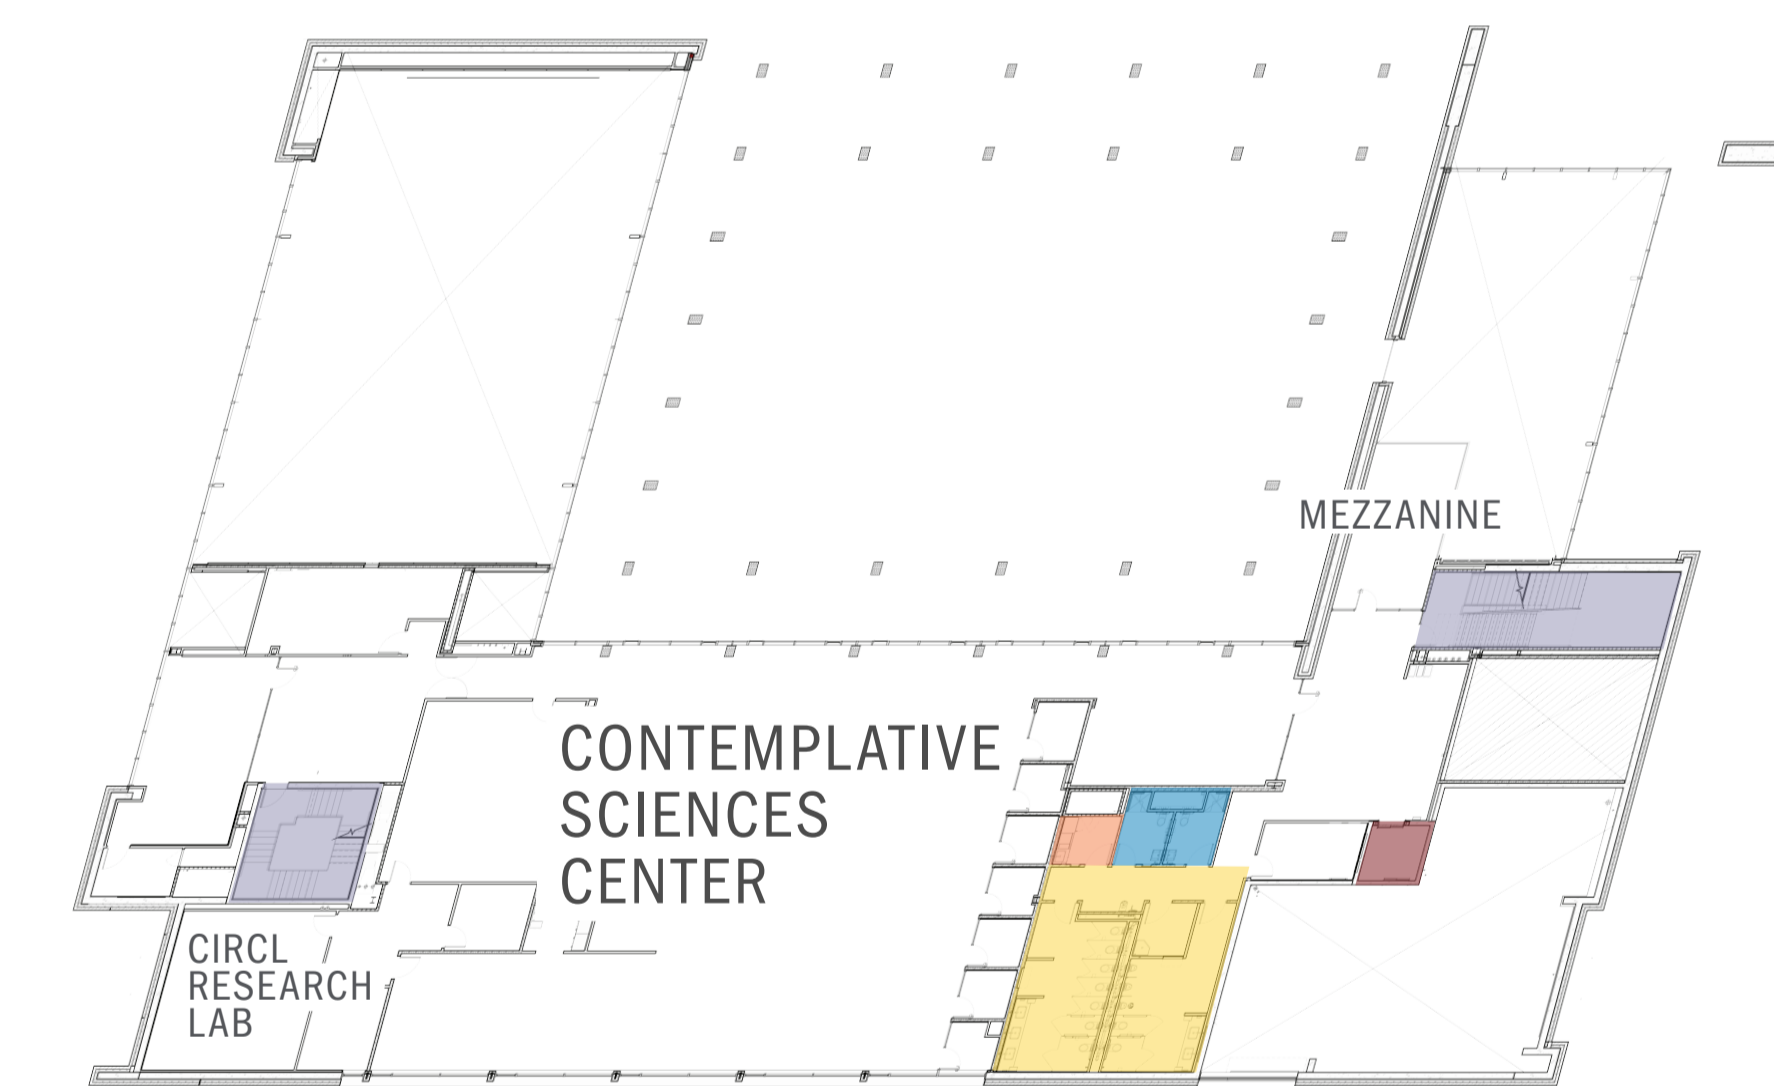

# CONTEMPLATIVE COMMONS

4

Studio 4A (Room 401) - The Beacon  
 Studio 4B (Room 400) - The Conservatory  
 Lockers  
 The Alchemy

3

Studio 3A (Room 301) - The Willow  
 Studio 3B (Room 300)  
 Studio 3C (Room 303)  
 Studio 3D (Room 304)  
 Lockers  
 Terrace  
 Exit to Walker Bridge

2

Contemplative Sciences Center  
 CIRCL Research Lab  
 Lactation Room  
 Commuter Showers  
 Mezzanine

1

Lobby  
 NINFEO  
 Gallery  
 Studio 1B (Room 103)  
 Lockers  
 Exit to Emmet Street and Ginkgo Garden

Elevator located on all floors  
 Women's, men's and all gender ADA restrooms located on all floors