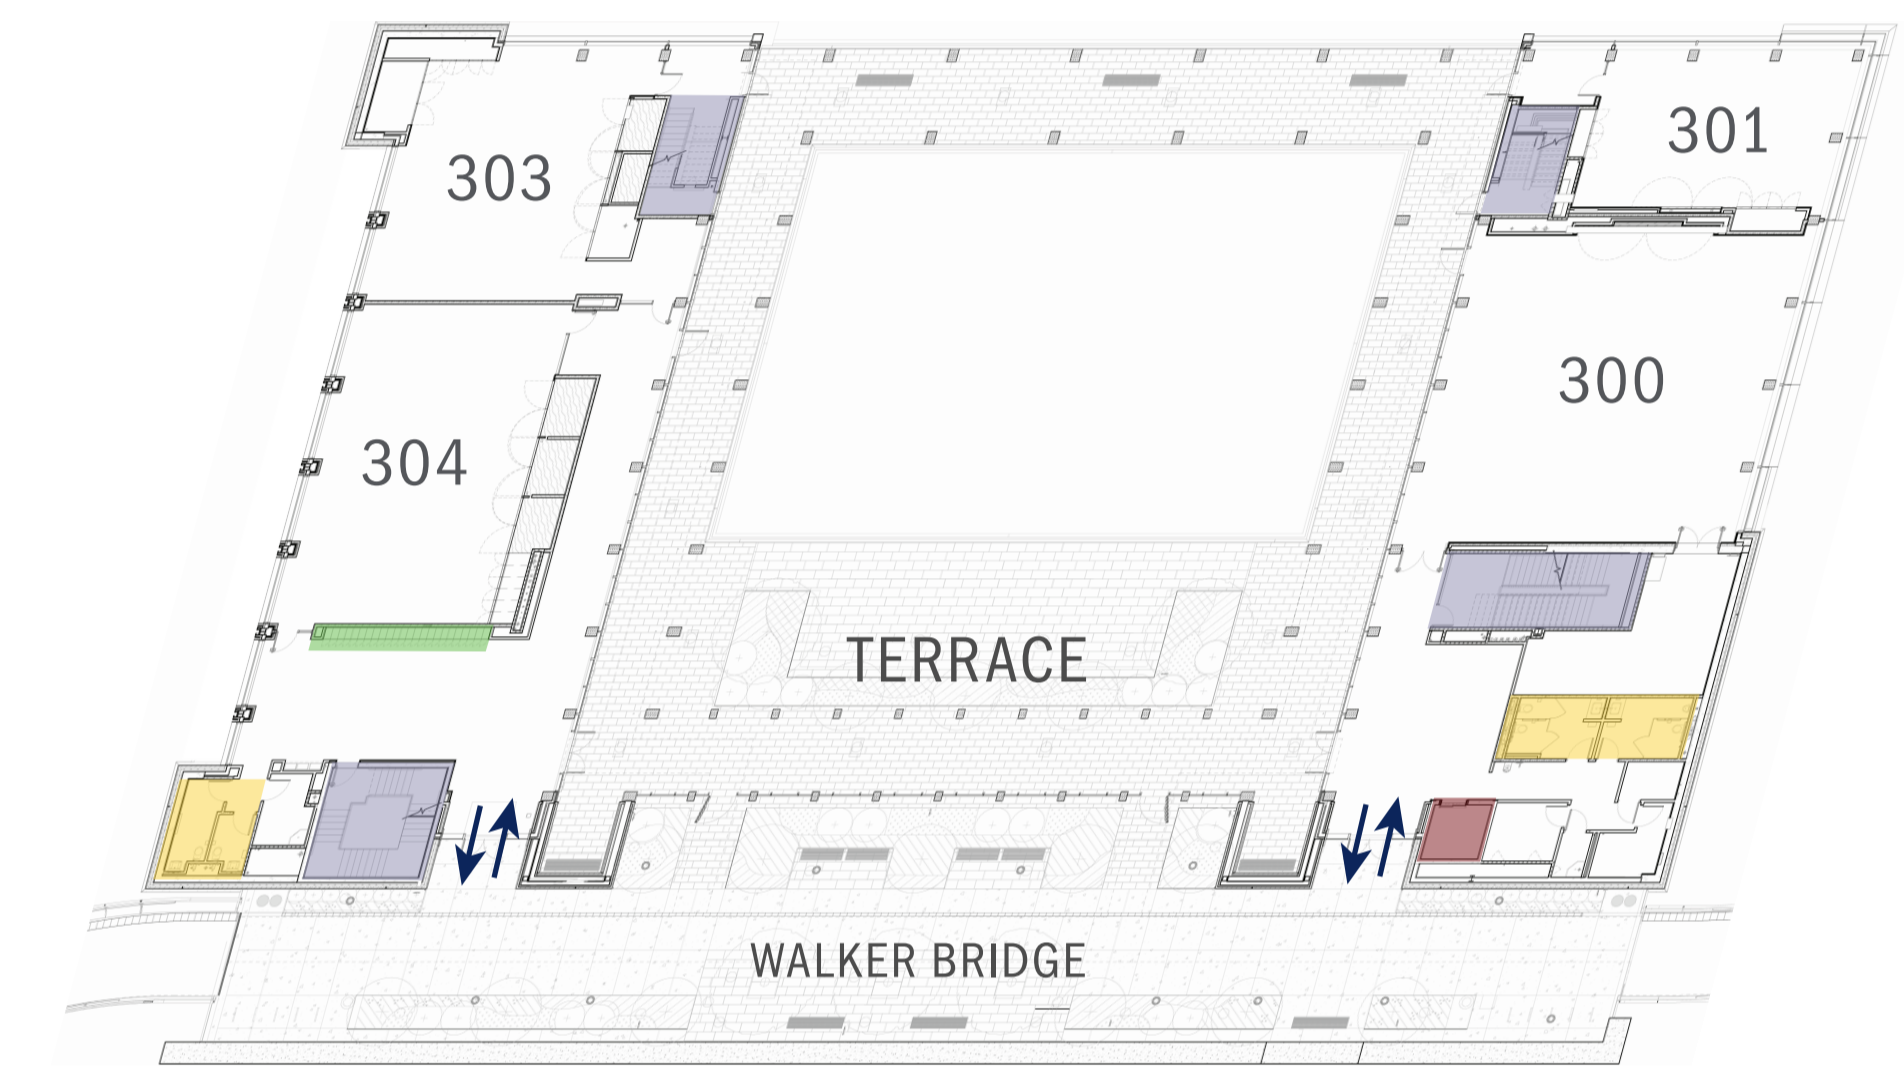

# CONTEMPLATIVE COMMONS

4

Studio 4A (Room 401) - The Beacon  
 Studio 4B (Room 400) - The Conservatory  
 Lockers  
 The Alchemy

3

Studio 3A (Room 301) - The Willow  
 Studio 3B (Room 300)  
 Studio 3C (Room 303)  
 Studio 3D (Room 304)  
 Lockers  
 Terrace  
 Exit to Walker Bridge

2

Contemplative Sciences Center  
 CIRCL Research Lab  
 Lactation Room  
 Commuter Showers  
 Mezzanine

1

Lobby  
 NINFEO  
 Gallery  
 Studio 1B (Room 103)  
 Lockers  
 Exit to Emmet Street and Ginkgo Garden

Elevator located on all floors  
 Women's, men's and all gender ADA restrooms located on all floors