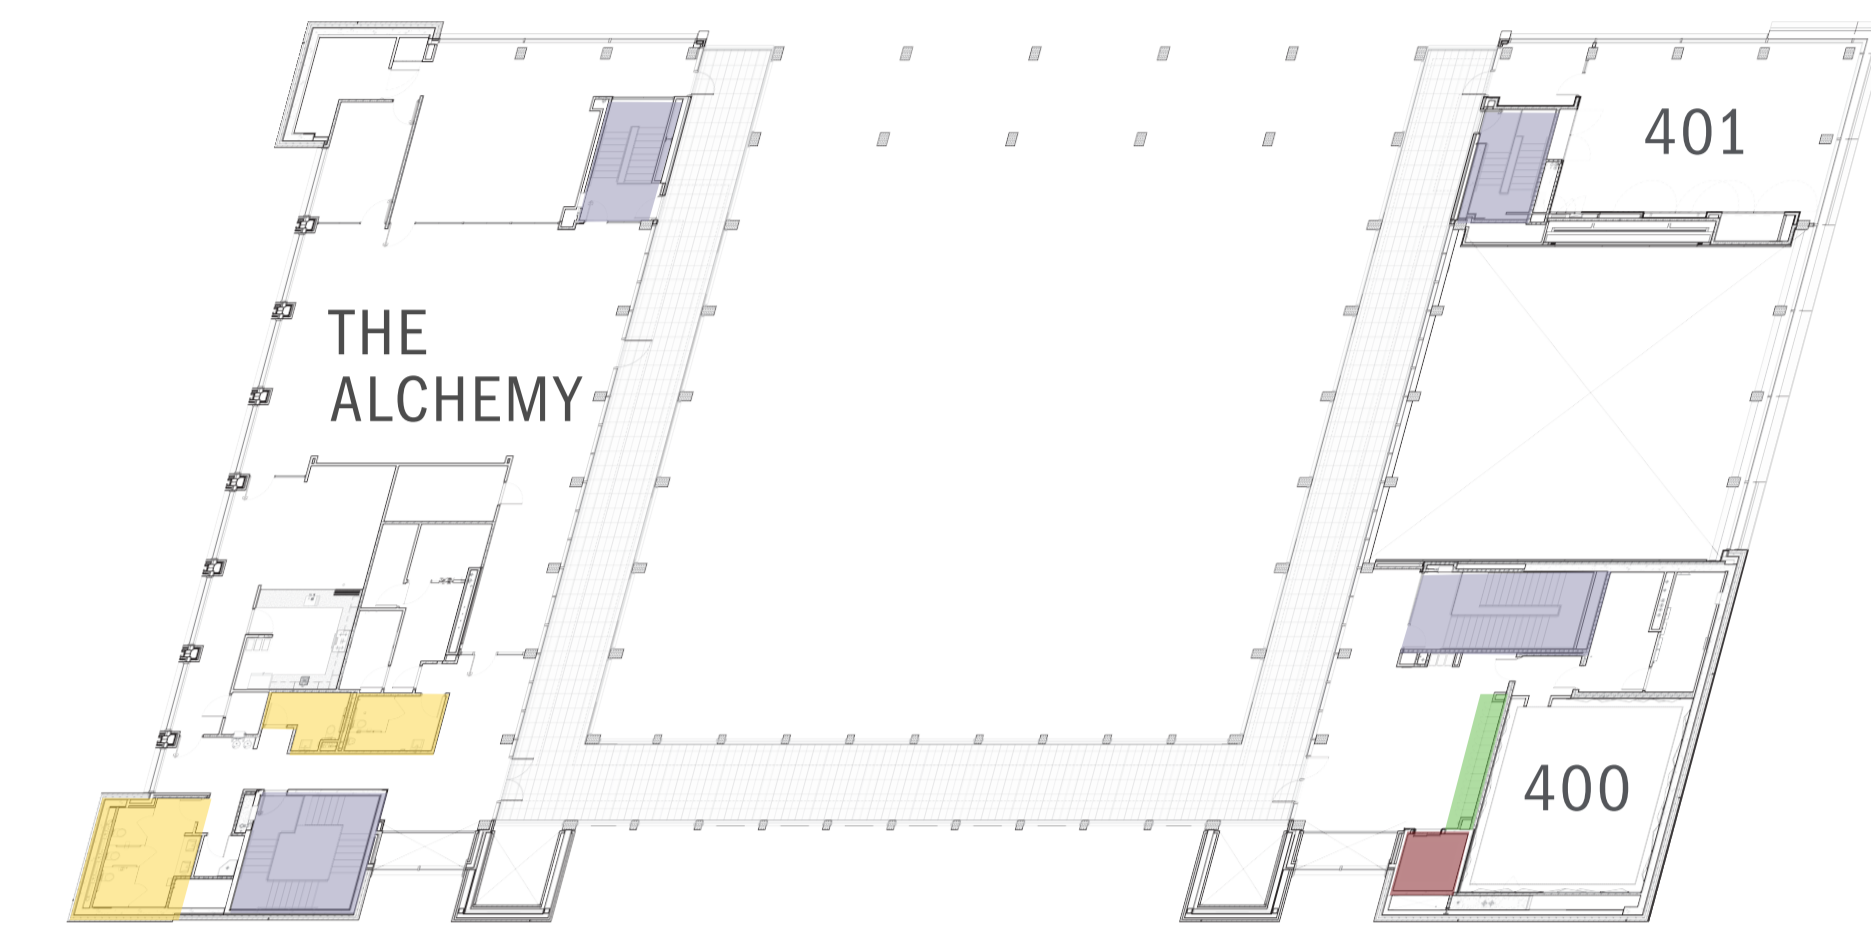

# CONTEMPLATIVE COMMONS

4

Studio 4A (Room 401) - The Beacon  
 Studio 4B (Room 400) - The Conservatory  
 Lockers  
 The Alchemy

3

Studio 3A (Room 301) - The Willow  
 Studio 3B (Room 300)  
 Studio 3C (Room 303)  
 Studio 3D (Room 304)  
 Lockers  
 Terrace  
 Exit to Walker Bridge

2

Contemplative Sciences Center  
 CIRCL Research Lab  
 Lactation Room  
 Commuter Showers  
 Mezzanine

1

Lobby  
 NINFEO  
 Gallery  
 Studio 1B (Room 103)  
 Lockers  
 Exit to Emmet Street and Ginkgo Garden

Elevator located on all floors  
 Women's, men's and all gender ADA restrooms located on all floors